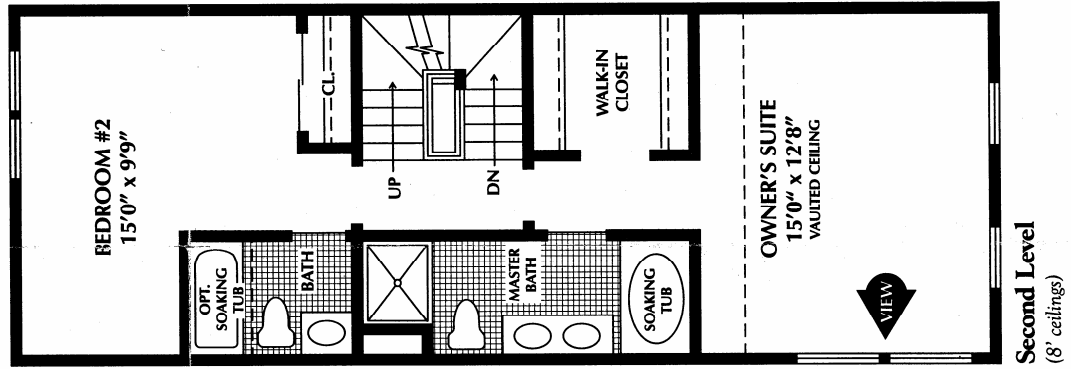

The Essex

2 Bedrooms-2 1/2 Baths

Square Footage	
Ground Level	455 sq. ft.
First Floor	669 sq. ft.
Second Floor	679 sq. ft.
Loft Level	465 sq. ft.
Total	2268 sq. ft.