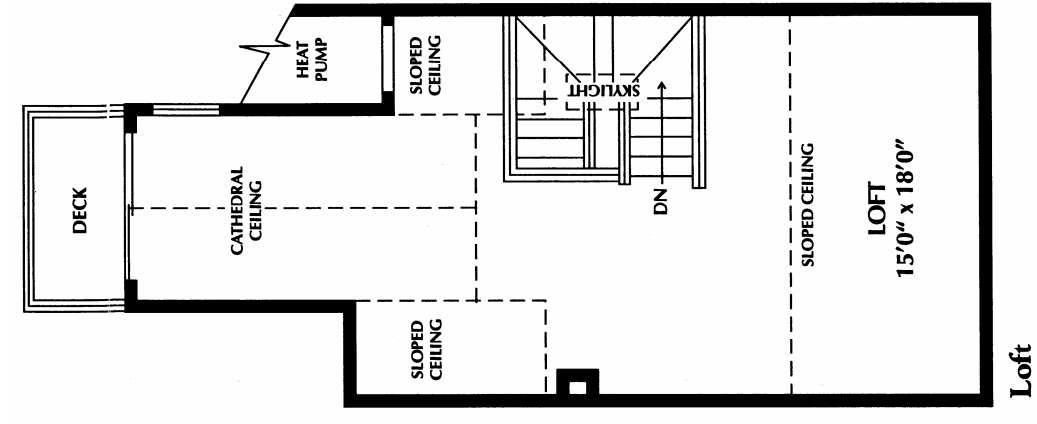

The Essex

2 Bedrooms-2 1/2 Baths

Square Footage	
Ground Level	455 sq. ft.
First Floor	669 sq. ft.
Second Floor	679 sq. ft.
Loft Level	465 sq. ft.
Total	2268 sq. ft.