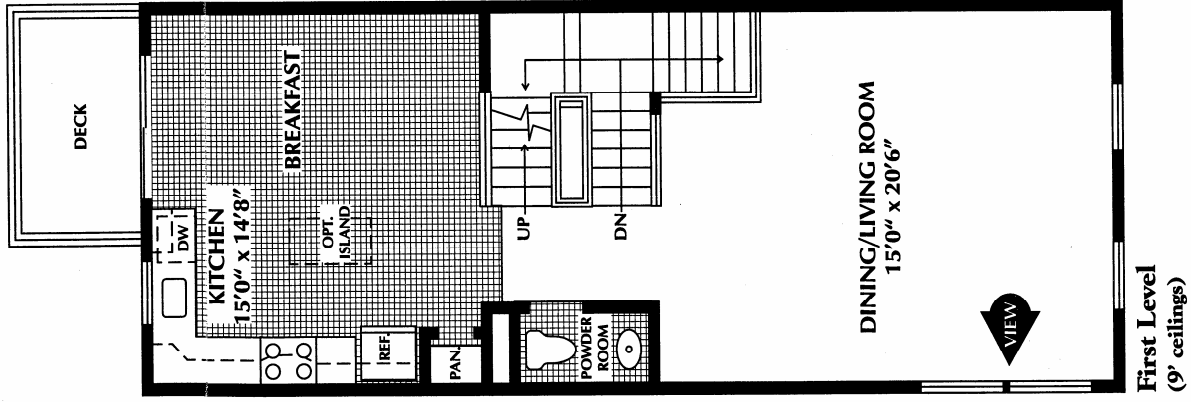

The Essex

2 Bedrooms-2 1/2 Baths

Square Footage	
Ground Level	455 sq. ft.
First Floor	669 sq. ft.
Second Floor	679 sq. ft.
Loft Level	465 sq. ft.
Total	2268 sq. ft.