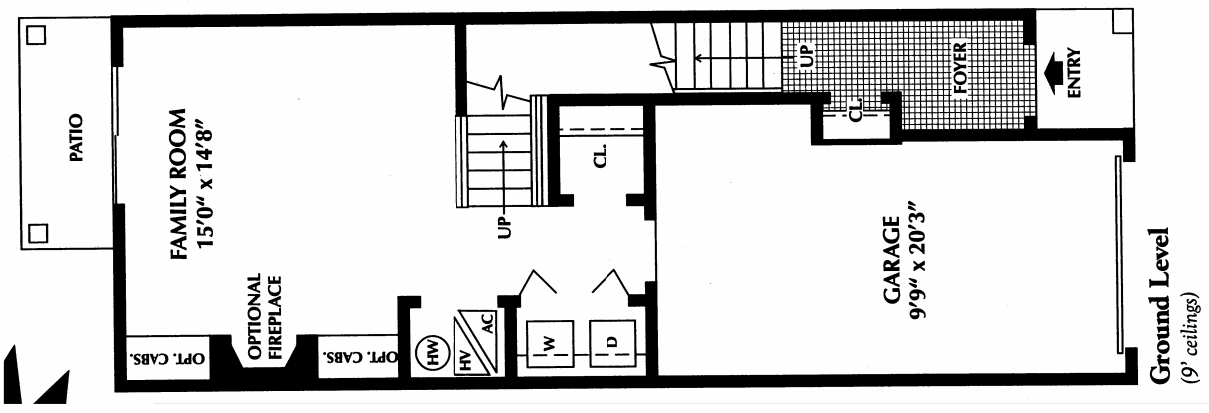

The Essex

2 Bedrooms-2 1/2 Baths

Square Footage	
Ground Level	455 sq. ft.
First Floor	669 sq. ft.
Second Floor	679 sq. ft.
Loft Level	465 sq. ft.
Total	2268 sq. ft.