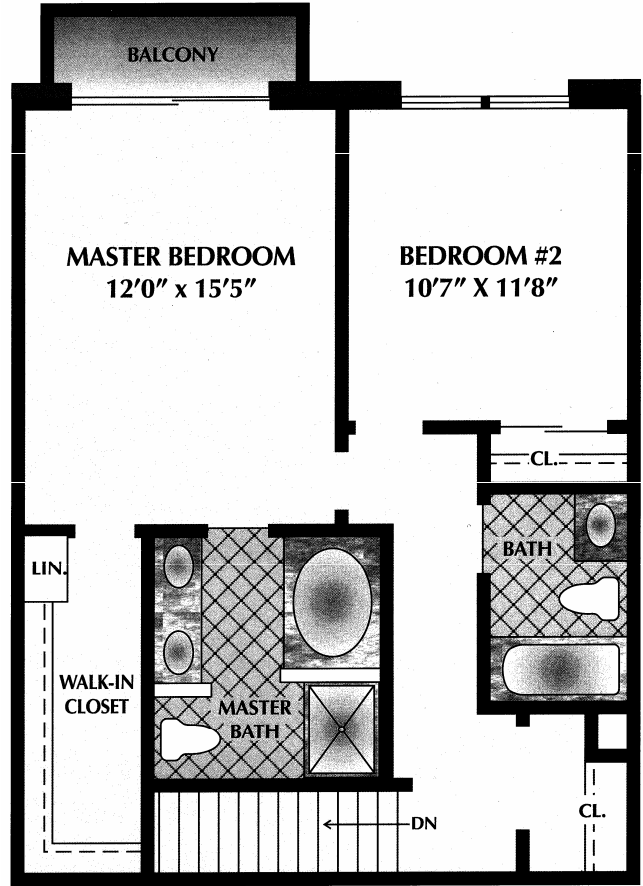

The Bergen II

2 Bedrooms—2 1/2 Baths

Square Footage

First Floor	777 sq. ft.
Second Floor	667 sq. ft.
Total	1,444 sq. ft.