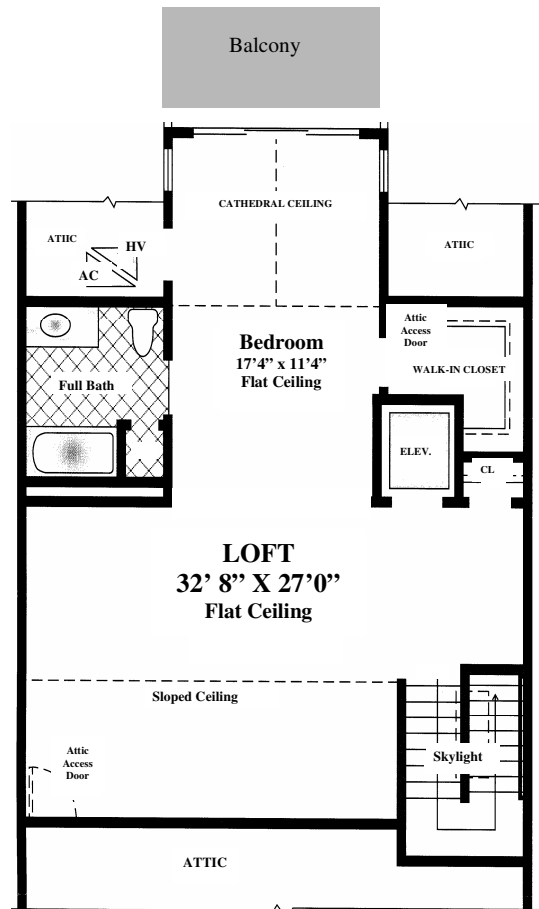

*Ground Level*  
851 Sq. Ft.

*9' Ceilings*

*First Level*  
1229 Sq. Ft.

*Kitchen with Bay Window*  
*10' Ceilings*

*Second Level*  
1174 Sq. Ft.

*Grand Owner's Retreat*  
9' Ceilings

*Loft Level*  
776 Sq. Ft.

*Volume Ceilings*