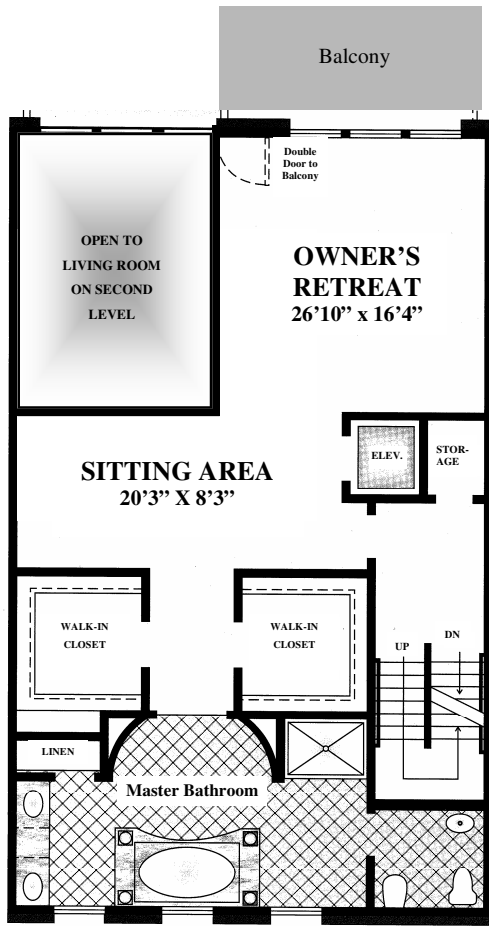

*Ground Level*  
851 Sq. Ft.

*9' Ceilings*

*First Level*  
1229 Sq. Ft.

*Kitchen with Bay Window*  
*10' Ceilings*

*Second Level*  
1174 Sq. Ft.

*Grand Owner's Retreat*  
9' Ceilings

*Loft Level*  
776 Sq. Ft.

*Volume Ceilings*