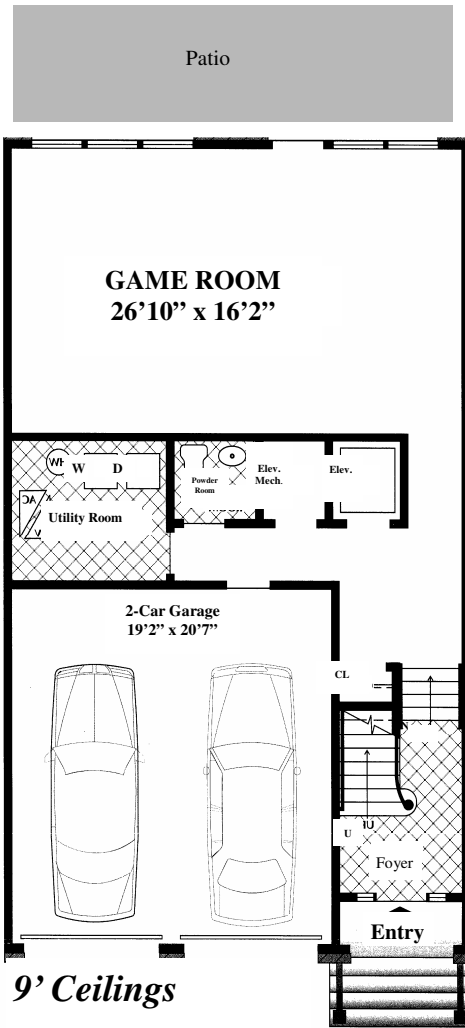

*Ground Level*  
851 Sq. Ft.

*9' Ceilings*

*First Level*  
1229 Sq. Ft.

*Kitchen with Bay Window*  
*10' Ceilings*

*Second Level*  
1174 Sq. Ft.

*Grand Owner's Retreat*  
9' Ceilings

*Loft Level*  
776 Sq. Ft.

*Volume Ceilings*